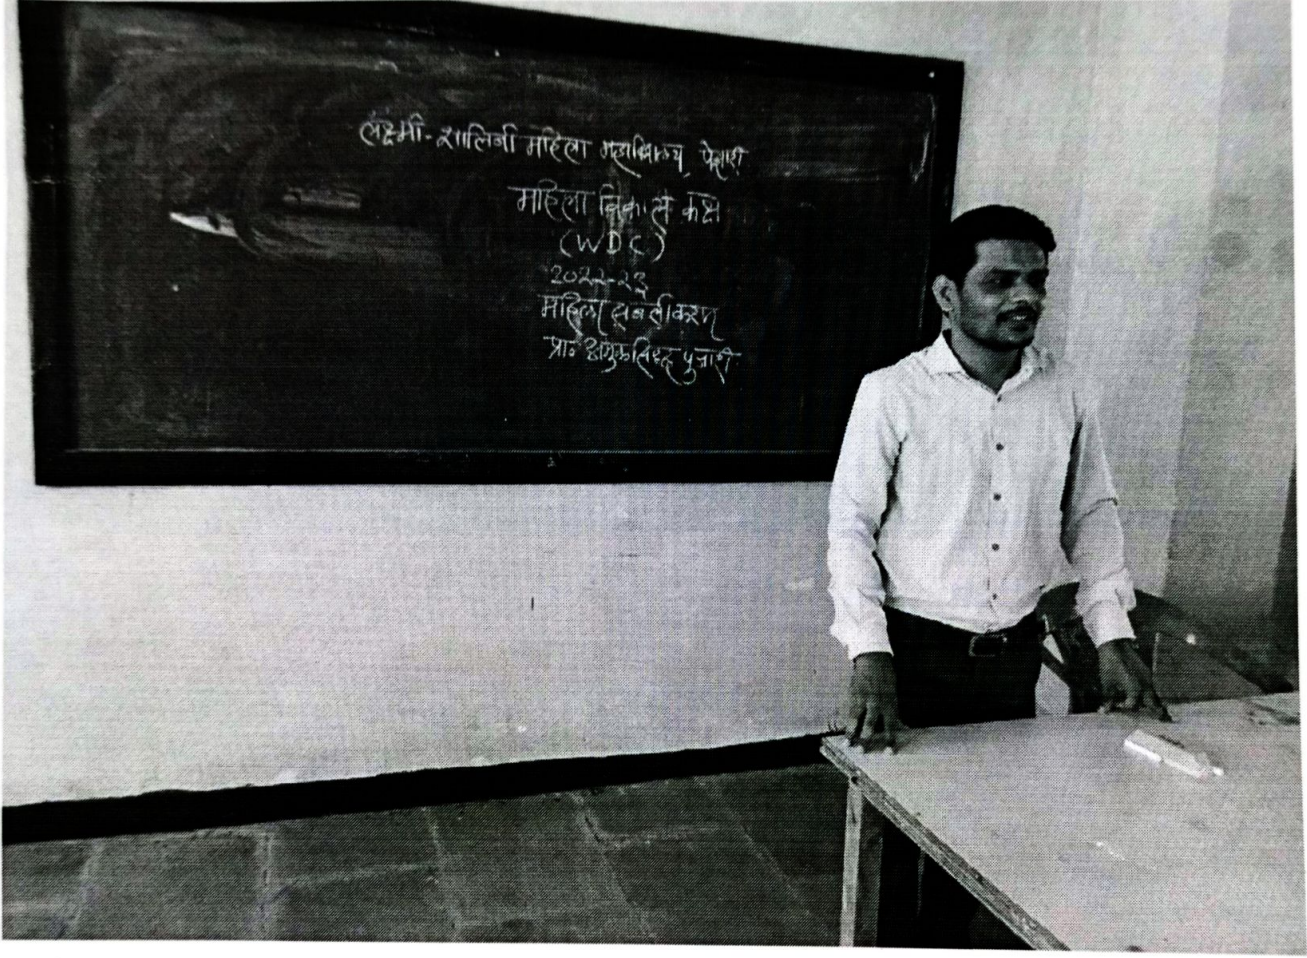

## व्याख्यान देताना प्रा. अमूलसिद्ध पुजारी

K.E.S. Laxmi - Shalini ACS women's College, Pezari, Tal- Alibag,  
Dist-Raigad.402108.  
Maharashtra.

Activity Report  
Academic Year: 2022-23

Name of the Activity	Starting a Counselling Centre
Name of the organizing Department and support Service	W.D.C
Organizing in Collaboration with	-
Resource Person	Shree Prakash Mhatre
Date	13/08/2022
No's of Beneficiaries	73
Event	Opening a Counselling Centre
Aim	Counselling to Student, Local boys and girls
outcome	Started a counselling centre.